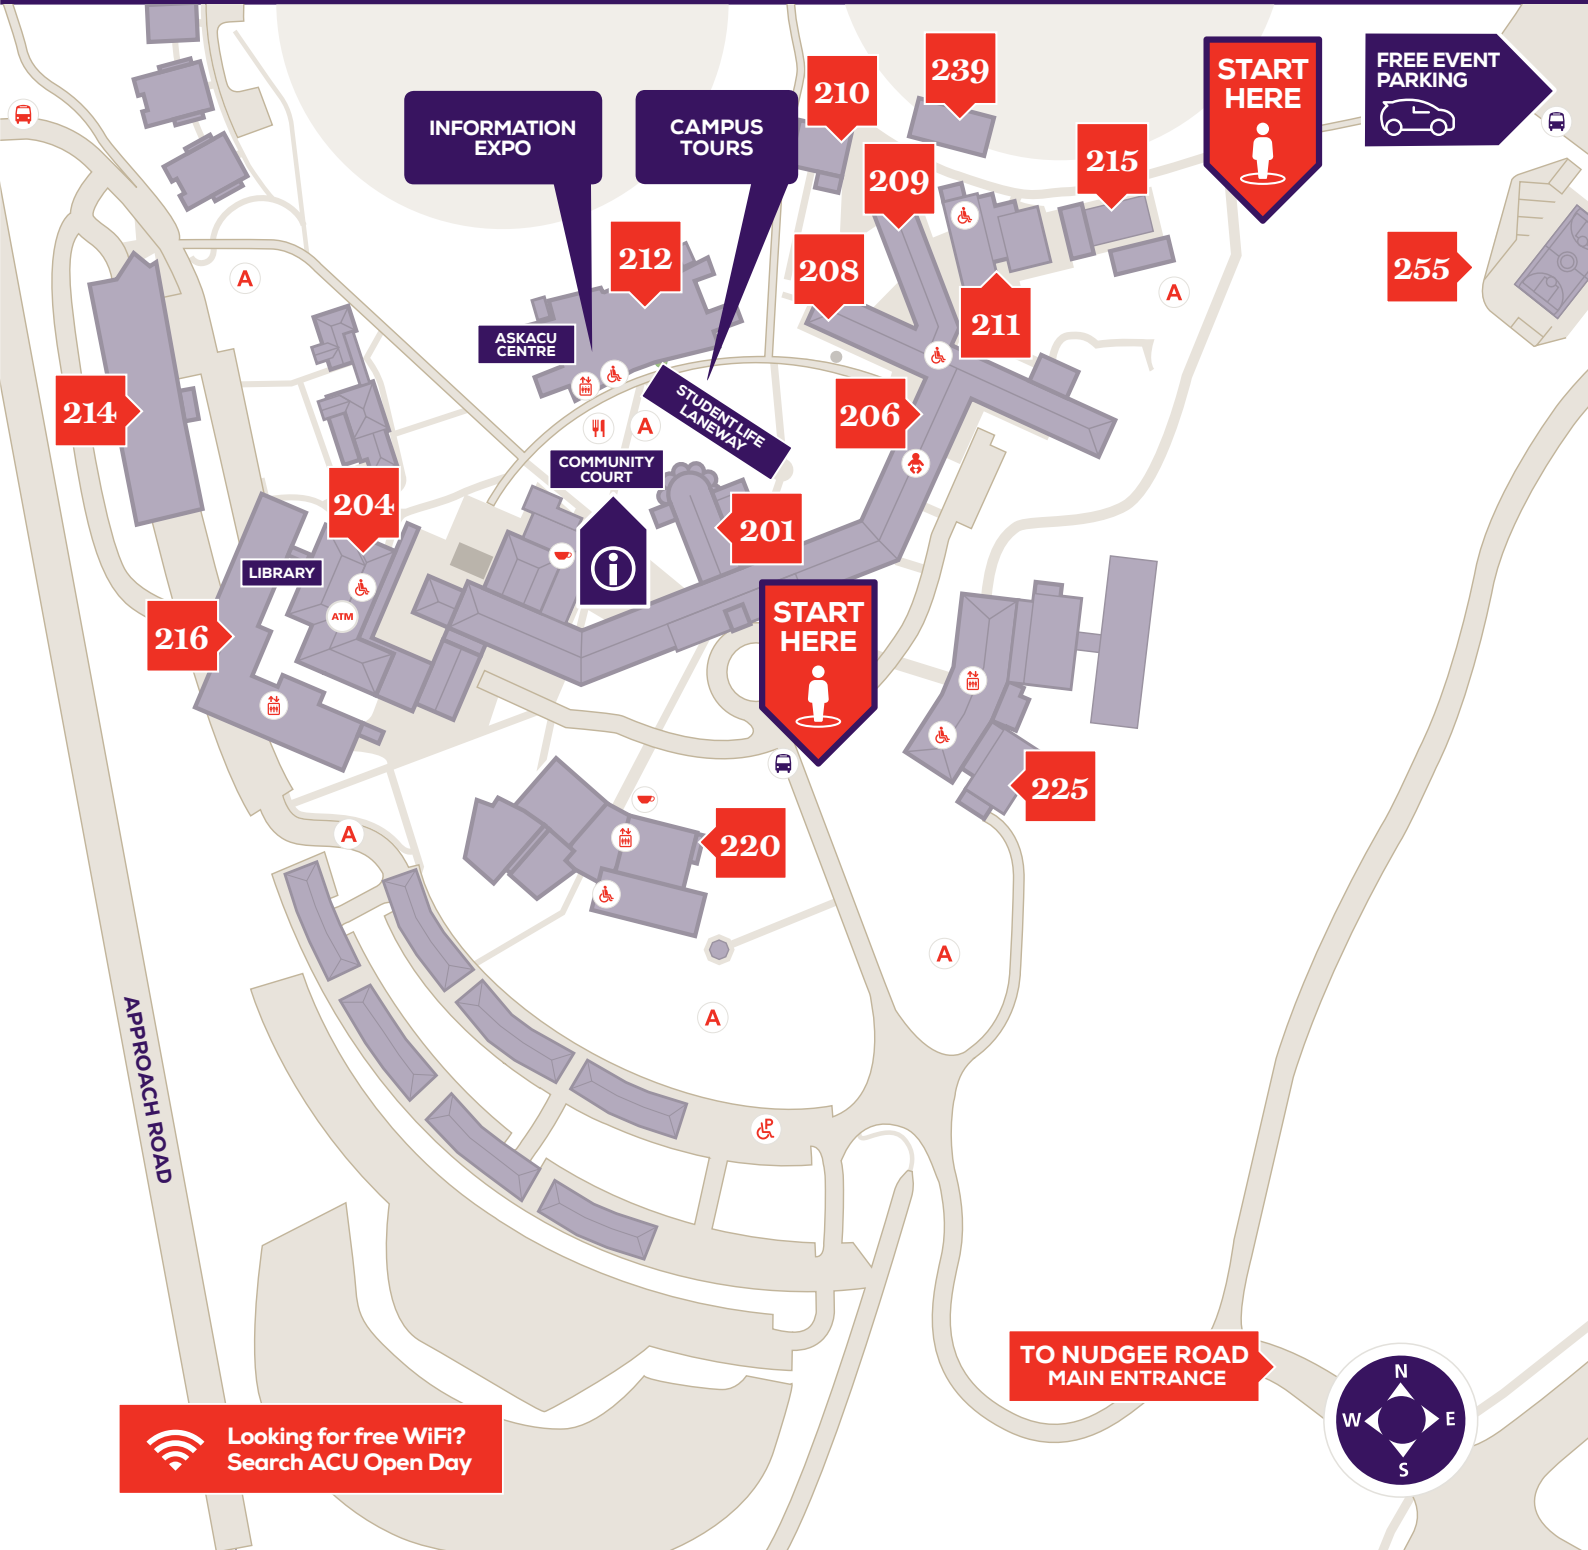

Campus map

 Looking for free WiFi?
Search ACU Open Day

TO NUDGEE ROAD
MAIN ENTRANCE

KEY

-  Cafe
-  Food
-  Bathrooms are located in every building
-  Accessible bathrooms
-  Parenting room
-  Free shuttle bus from carpark (all day)
-  Accessible parking
-  ATM
-  Assembly point
-  Elevator

Start your day at a **Start Here** tent to receive your ACU bag, course guide and to register.

Please note: filming and photography will be taking place across the campus at Open Day. If you do not wish to be filmed, please notify the photographer/videographer.

Security: 1300 729 452

During semester we run two free bus services to local public transport hubs. The service runs Monday to Saturday between Toombul Shopping Centre, Northgate Station and the Chermside Shopping Centre precinct.